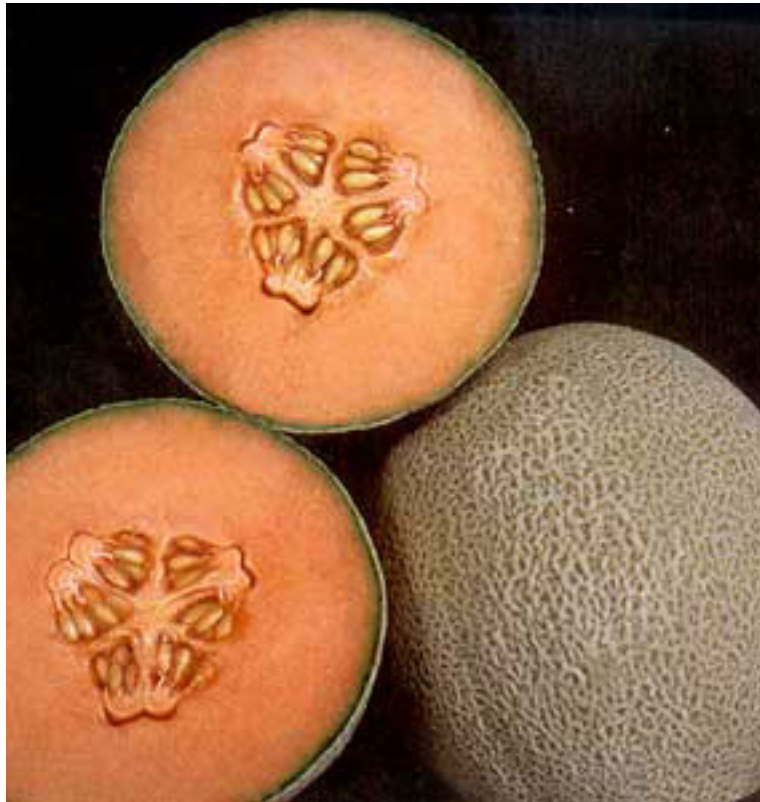

Rocket F1

Hybrid cantaloupe, western shipper

Start your deal.

FEATURES

- ✓ Widely adaptable shipping melon for the mid early to main slot
- ✓ Strong vine; some tolerance to Doradia
- ✓ Excellent shipping characteristics
- ✓ Outstanding interior quality
- ✓ Widely adaptable

Rocket F1

Relative maturity	Fruit weight	Fruit shape	Rind	Rind color	Flesh color	Cavity	Soluble solids
Main	4-5 lb	Round to slightly oval	Medium coarse net	Tan	Orange	Small	12-13

Disease Resistance (R = Resistance, IR = Intermediate resistance)