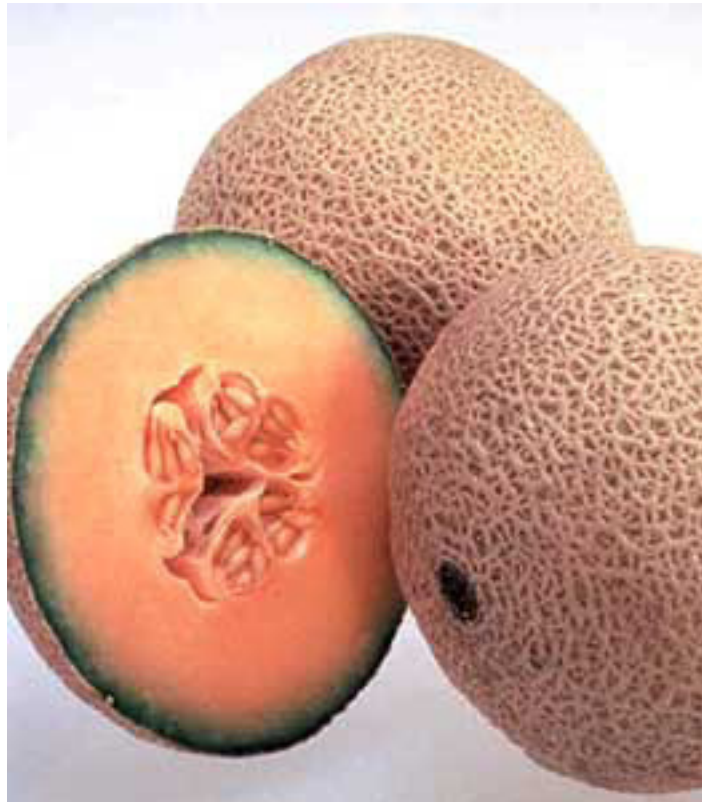

# Gold Rush F1

Hybrid cantaloupe, western shipper

**Early Gold series.**

## FEATURES

- ✓ Early maturing and highly concentrated set
- ✓ High quality in an early variety
- ✓ Wide adaptability
- ✓ High yielding
- ✓ Vigorous vine under adverse conditions

### Gold Rush F1

Relative maturity	Fruit weight	Fruit shape	Rind	Rind color	Flesh color	Cavity	Soluble solids
Early	3.5-4.5 lb	Round	Fine netting	Gold	Orange	Medium	11-13